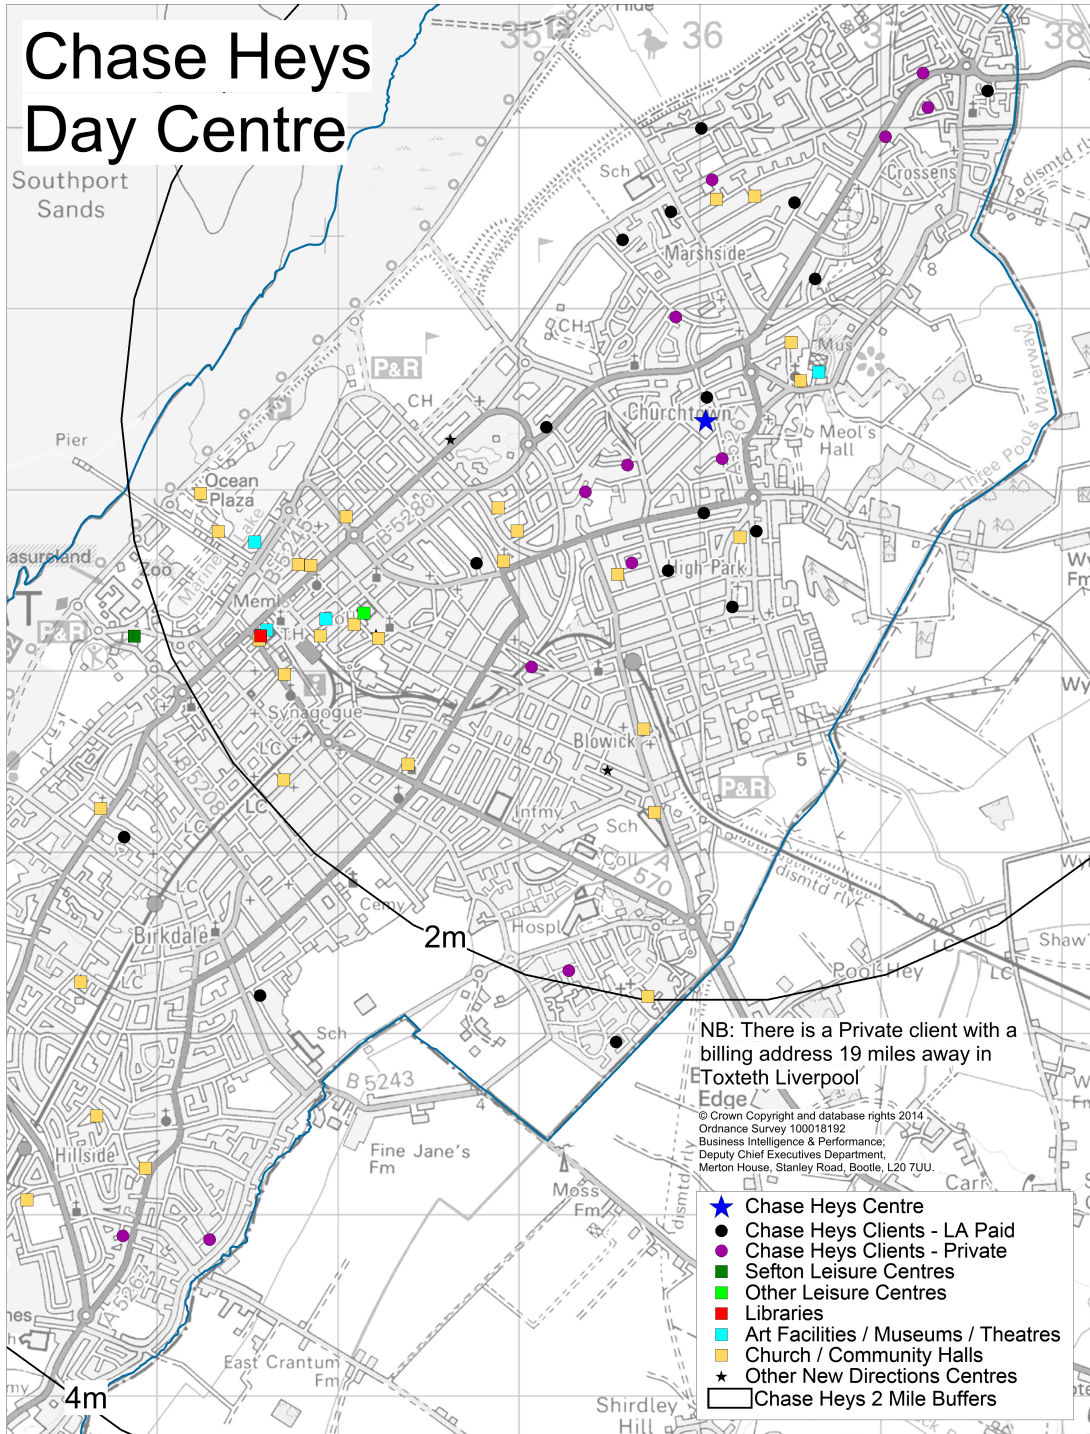

# Chase Heys Day Centre

NB: There is a Private client with a billing address 19 miles away in Toxteth Liverpool